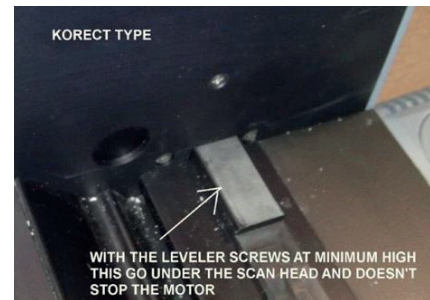

Benefits of Color+

- M1 support to support the latest print standard requirements, ISO 12647-2:2013.
- G7/PSO Updates to support the latest print standards.
- Improved Inter-model agreement with eXact handheld spectrophotometer.
- BestMatch Update to improve adjustment recommendations for CMYK and spot colours on coated and uncoated substrates.
- Density values for spot colours too.
- Improved reporting capabilities.
- PantoneLIVE support.

Komori Color+ Density

According to latest printing standard requirements ISI 12647-2:2013, the upgrade can be done on-site at customers. The customer keeps the track, head will be replaced and software will be updated.

The Upgrade Package includes:

- Color+ measurement head.
- Color+ Upgrade: including Software, Density and Medium Spot Head.
- CD with Color+ software.
- Upgrade instructions for head exchange.

Options

- Polarizer Head: supports measurement modes M0, M1 and M3, the latter is polarized. For use with colours bars that have patches greater than 3.0mm in height and 3.0mm in width.
- Hand-Held: Komori eXact Advanced.
- Upgrade from Density to Spectral.

* Upgrade from PDC-LII with head returned.

Specifications

Product name	KomoriKare Upgrade from PDC-LII to Color+
Packaging	Covered in protective plastic, sent in a carton box.

KOMORI INTERNATIONAL (EUROPE) B.V.

Reactorweg 151, 3542 AD Utrecht, The Netherlands, Tel: +31 (0)88 177 07 07

www.komori.eu